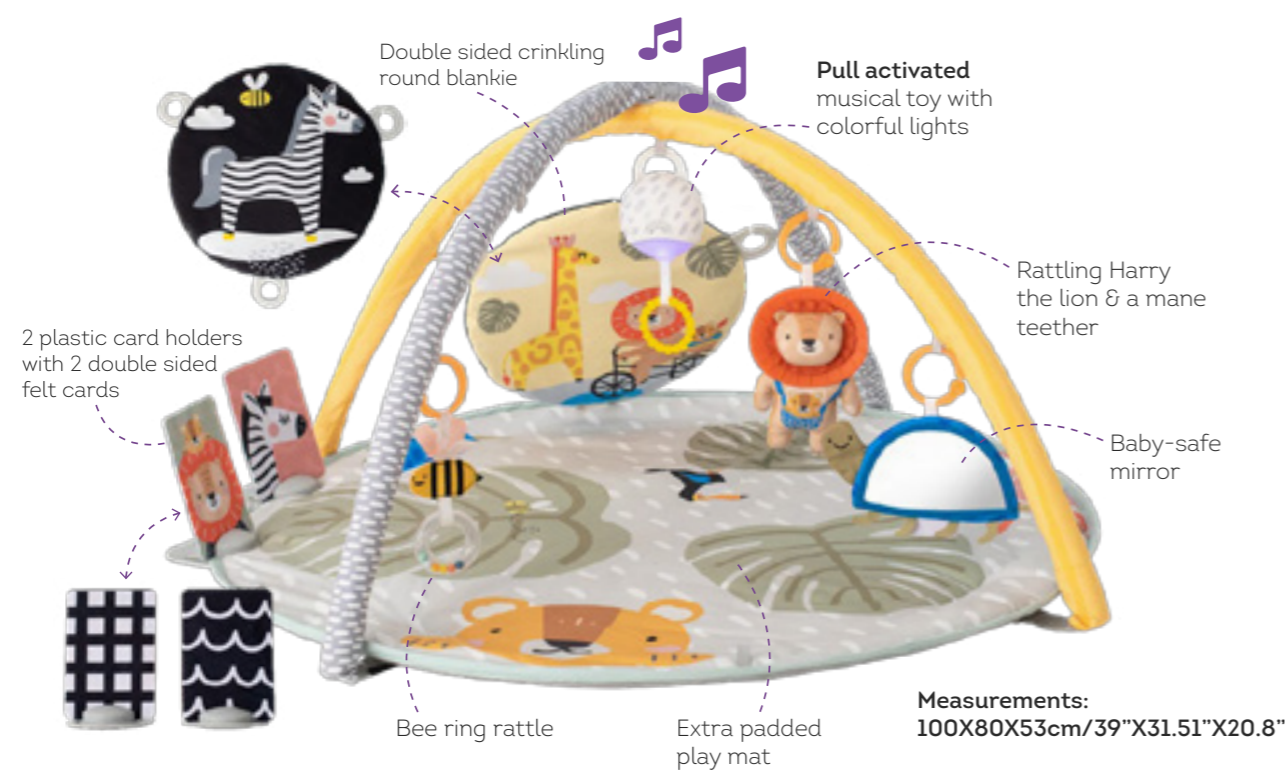

TT13395

Features

SAVANNAH 360 ACTIVITY GYM

TT12785

Features

KOALA MUSICAL NEWBORN COSY GYM

TT12535

Features