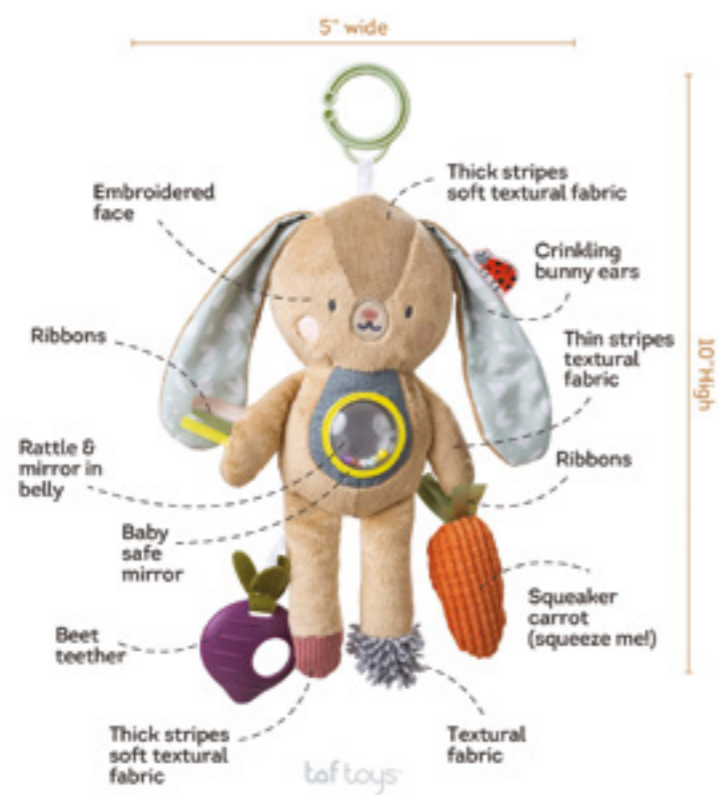

Size: 5L x 4W x 10H (inches); 13L x 10W x 25H (cm)

KIMMY KOALA ACTIVITY DOLL TT12815

TT12815

Features

Size: 5L x 4W x 10H (inches); 13L x 10W x 25H (cm)

HUNNY BUNNY STACKER

TT12445

Features

JENNY ACTIVITY TOY

TT13185

Features

MY FEELINGS CRINKLE TOY **TT12545**

Features

1: FLAT POSITION

EASILY ATTACHES TO STROLLERS

SOFT PADDING

FLUFFY TEXTURED FABRIC

RIBBONS

0-3M
Gross motor development

3M+
Fine motor skills activities

Peek-a-boo

SURPRISE PEEK-A-BOO FLAP

BLACK AND WHITE SPINNING BOOK

TT13385