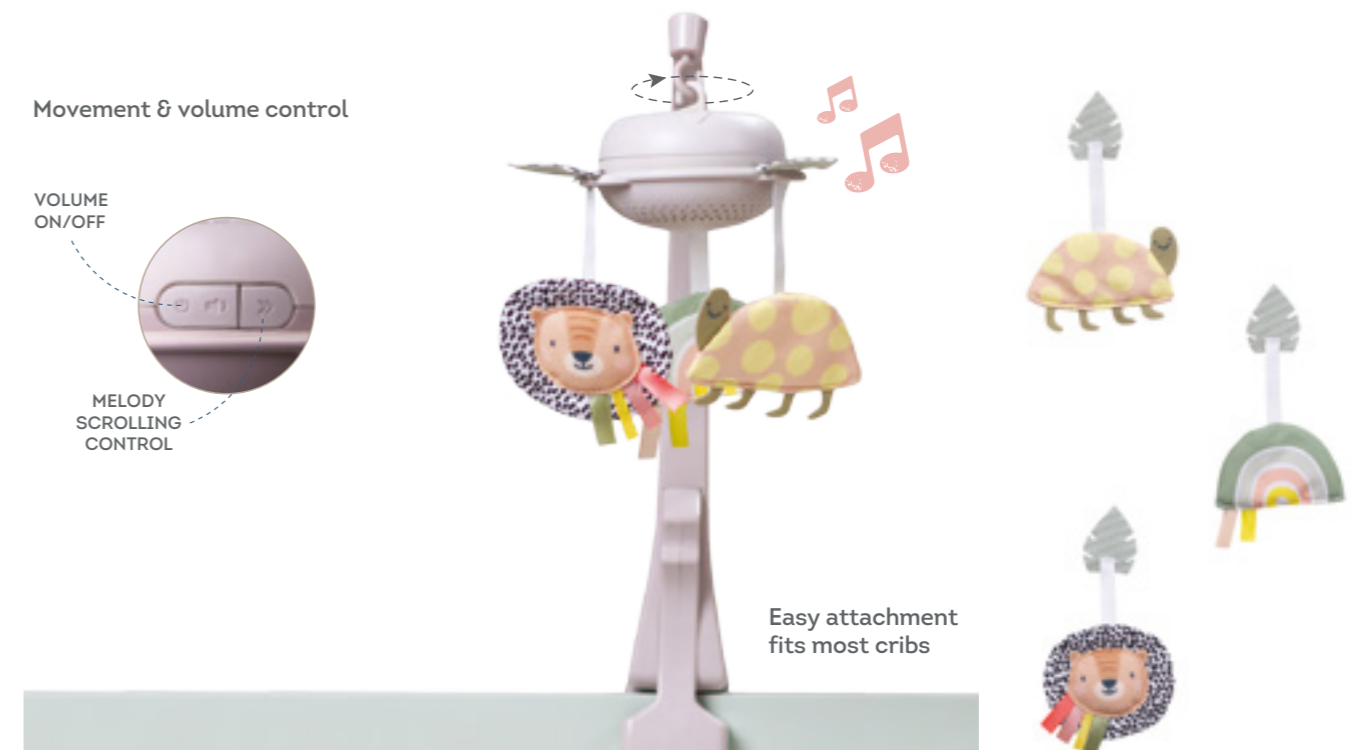

Features

Movement & volume control

VOLUME ON/OFF

MELODY SCROLLING CONTROL

SWEET DREAMS MINI MOON MOBILE

TT12665

Features

Features

Fits most strollers & baby seats

Features

VOLUME ON/OFF

MELODY SCROLLING CONTROL

Extra large clip for easy assembly

30 Minutes of non-repeating classical melodies by:

- Mozart
- Bach
- Field
- Tchaikovsky
- Schumann