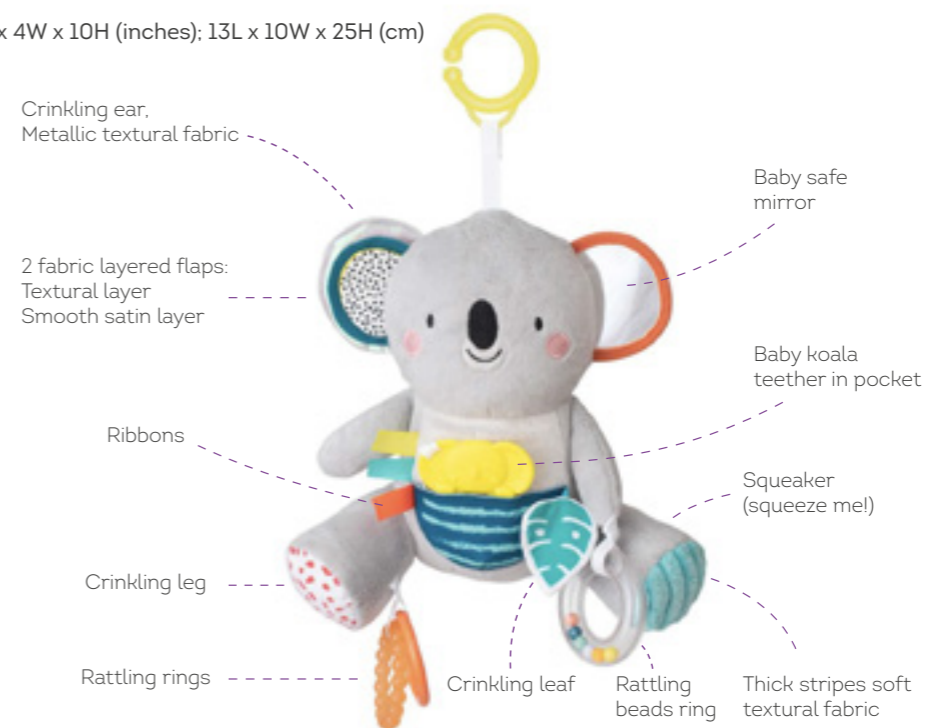

Size: 5L x 4W x 10H (inches); 13L x 10W x 25H (cm)

KIMMY KOALA ACTIVITY DOLL TT12815

TT12815

Features

Size: 5L x 4W x 10H (inches); 13L x 10W x 25H (cm)

HUNNY BUNNY STACKER

TT12445

Features

JENNY ACTIVITY TOY

TT13185

Features

MY FEELINGS CRINKLE TOY **TT12545**

Features

1: FLAT POSITION

EASILY ATTACHES TO STROLLERS

SOFT PADDING