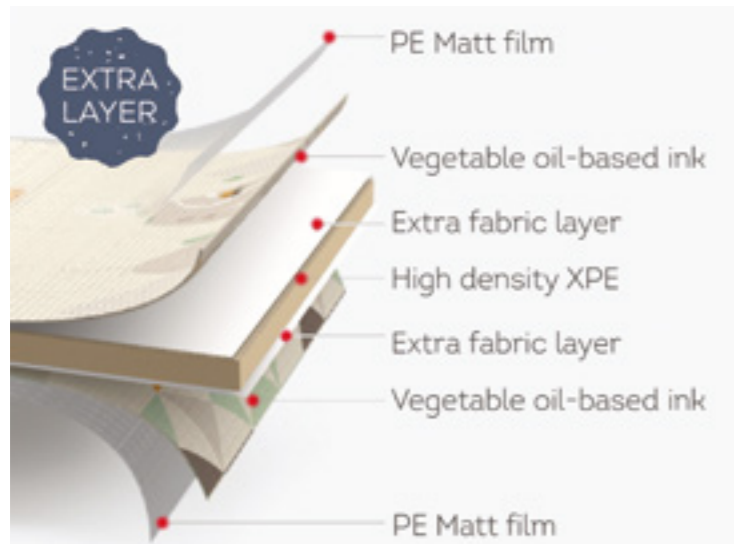

Features

- SOFT & PADDED
- WASHABLE
- XL MAT

URBAN GARDEN FOAM MAT

TT13085

Features

Best Baby foam mat with Extra fabric layer
BPA free | PVC free | Lead free | Phthalate free | Mercury free

TUMMY TIME ACTIVITY GYM