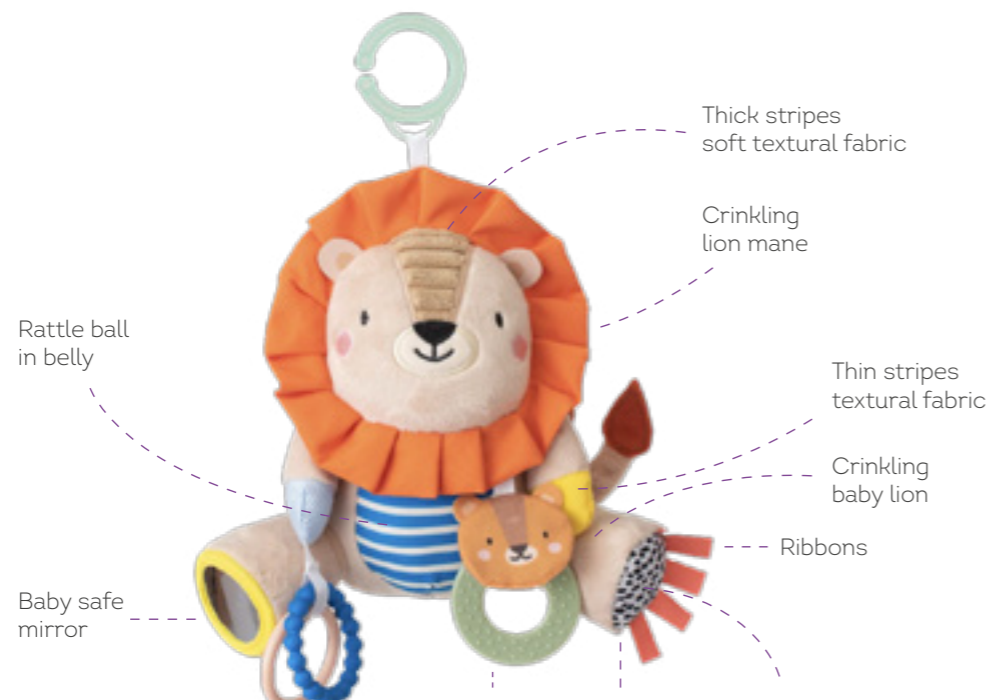

HARRY LION ACTIVITY DOLL TT12805

Features

Size: 5L x 4W x 10H (inches); 13L x 10W x 25H (cm)