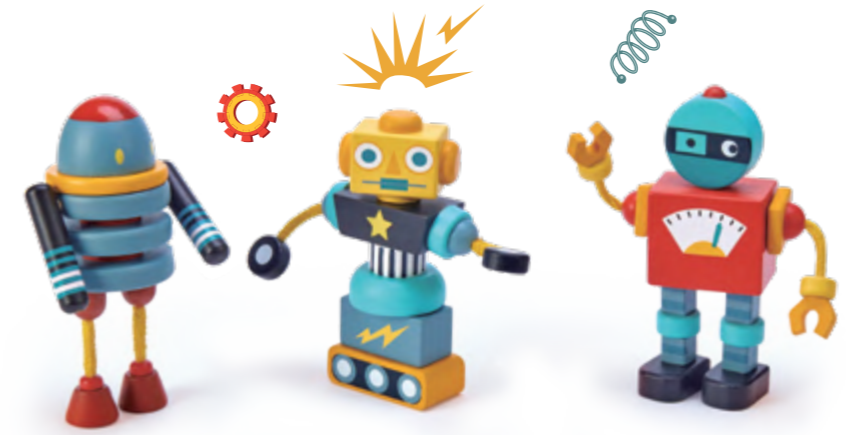

SPACE RACE (4)

Part of our Rocket Construction range, these futuristic space vehicles are made from three parts each so that they can be deconstructed and rebuilt into whacky racers. Several small parts are attached with small plastic clips and these can be used to coordinate with the robots and the rocket construction sets.

Product 8.66 x 6.69 x 3.35" / 22 x 17 x 8.5 cm
Package 9.25 x 3.7 x 8.35" / 23.5 x 9.4 x 21.2 cm

3+

TL 8652 1 91856 08652 9

ROBOT CONSTRUCTION (4)

3 brightly coloured retro style robots that all come apart and can be reconstructed to make endless variations.
Product 4.92 x 12.6 x 5.12" / 12.5 x 32 x 13 cm
Package 6.61 x 2.28 x 10.51" / 16.8 x 5.8 x 26.7 cm

3+