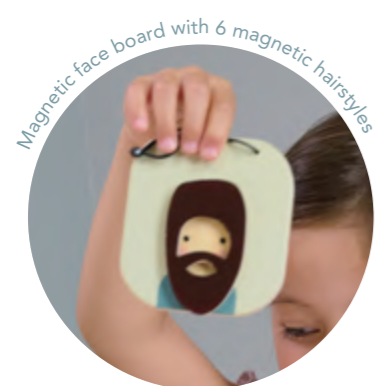

3+

Cut your dolly's hair with pretend wooden scissors

TL 8112  8

**HAIR SALON (2)**

For all hair types, colours and styles, this hair salon offers a full range of hair treatment and styling opportunities. Finished in gender-neutral colours, a tabletop swivel mirror with a storage shelf and a hole for the hair dryer. Set accessories include:

Product 10.83 x 6.89 x 12.4" / 27.5 x 17.5 x 31.5 cm  
Package 11.14 x 3.31 x 14.45" / 28.3 x 8.4 x 36.7 cm

3+

Magnetic face board with 6 magnetic hairstyles

TL 8114

**DOCTOR'S BAG (3)**

A retro-styled canvas and wood doctor's bag full of all the essentials for treating poorly patients. Set includes: a stethoscope, scissors, an ear probe, a syringe, a doctors knee hammer, a blood pressure monitor, a cloth mask, plasters, stickers showing ailments and remedies, a clipboard, a thermometer, a flat stick, a bottle of pills and a tube of ointment.