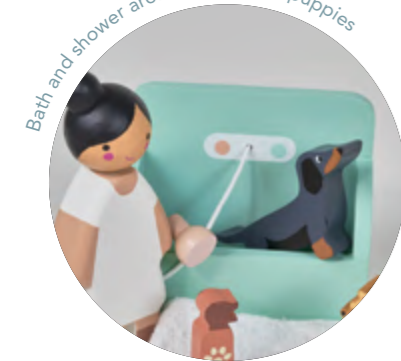

Waggy Tails DOG SALON

TL 8168 1 91856 08168 5

WAGGY TAILS DOG SALON (3)

Welcome to the Waggy Tails dog grooming play set, where our lady groomer cares for and pampers 7 different breeds of dogs. Breeds include: Giant Poodle, Husky dog, Beagle, Bull Terrier, Dachshund, Shih Tzu, and Scotty dog. Included in the set is a washing area with shower head and three towels, a grooming table with brush, a self-standing back wall with plug in hair dryer and clippers, 3 bottled dog products and a winning trophy, 3 podiums to display the groomed dogs, a blanket, 2 bones in a bowl, and a little poo! Scaled to our dolls house world, combine with our other pet sets and dolls for extensive imaginative playtime.
Product 15.75 x 11.81 x 6.3" / 40 x 30 x 16 cm
Package 7.8 x 2.6 x 10.39" / 19.80 x 6.6 x 26.4 cm

3+

TL 8371 1 91856 08371 9

GREENHOUSE AND GARDEN SET (1)

Wanting an extension for your dolls house? For children who love nature and playing in the garden, this set is ideal for encouraging green fingers. A traditional plywood greenhouse with base has an opening door, and 2 removable roof panels. It can be filled with 2 seed trays, a planting bench, 4 pot plants, and 3 tomato shrubs. We have included a cold frame for nurturing seeds, a raised bed with 9 vegetables, a compost bin, a lawnmower, a watering can, a topiary tree, a wheelbarrow, and last but not least, a deck chair for your dolls to enjoy the fruits of their labour.
Product 18.9 x 11.81 x 8.27" / 48 x 30 x 21 cm
Package 16.61 x 3.15 x 10.91" / 42.2 x 8 x 27.7 cm

3+