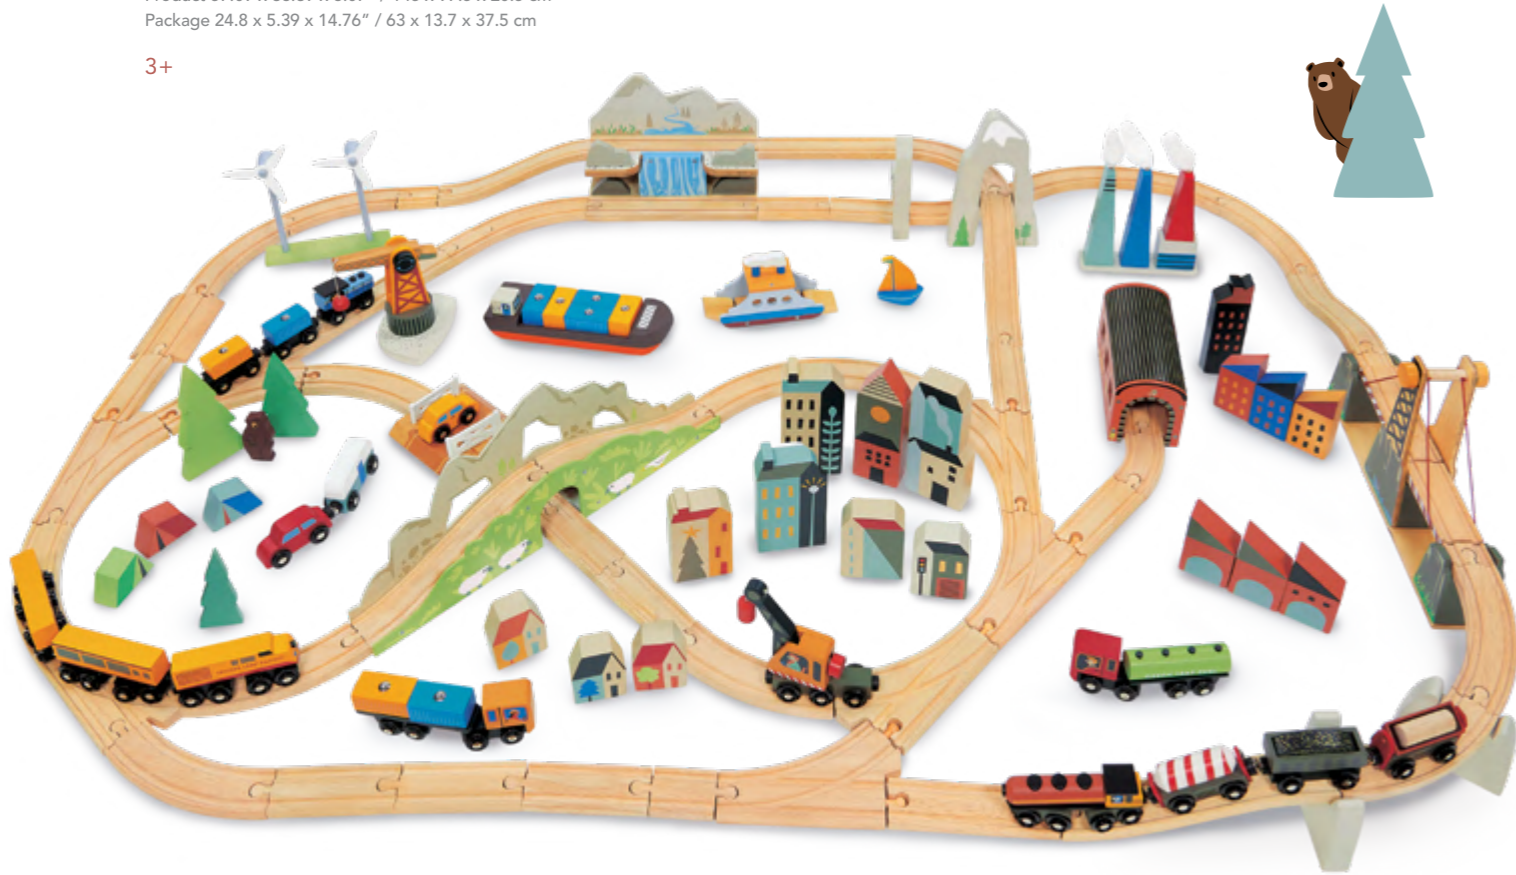

MOUNTAIN VIEW TRAIN SET (1)

A truly magnificent modern take on the traditional train set. 58 pieces of track to create your very own layout every time, explore industrial, town and holiday landscapes. Industrial area - 1 lifting road bridge, 3 chimney stacks with felt smoke, train shed, 7 factory buildings, container ship with 5 magnetised blocks, crane with lifting mechanism, train with 2 carriages to hold 2 more containers. Town - 10 contemporary city buildings, car ferry with yellow car, fuel lorry, container lorry, crane vehicle, long engine with 3 carriages for coal, logs and cement. Holiday - 5 elevating mountain passes, mountain bridge, waterfall area, cattle grid, wind turbines, small sailboat, red car and caravan, 3 tents, 3 fir trees, tender leaf pacific passenger train with 2 carriages, and a shy looking grizzly bear!

Product 57.09 x 38.39 x 8.07" / 145 x 97.5 x 20.5 cm
Package 24.8 x 5.39 x 14.76" / 63 x 13.7 x 37.5 cm

3+

Scenic elevated waterfall and mountain pass