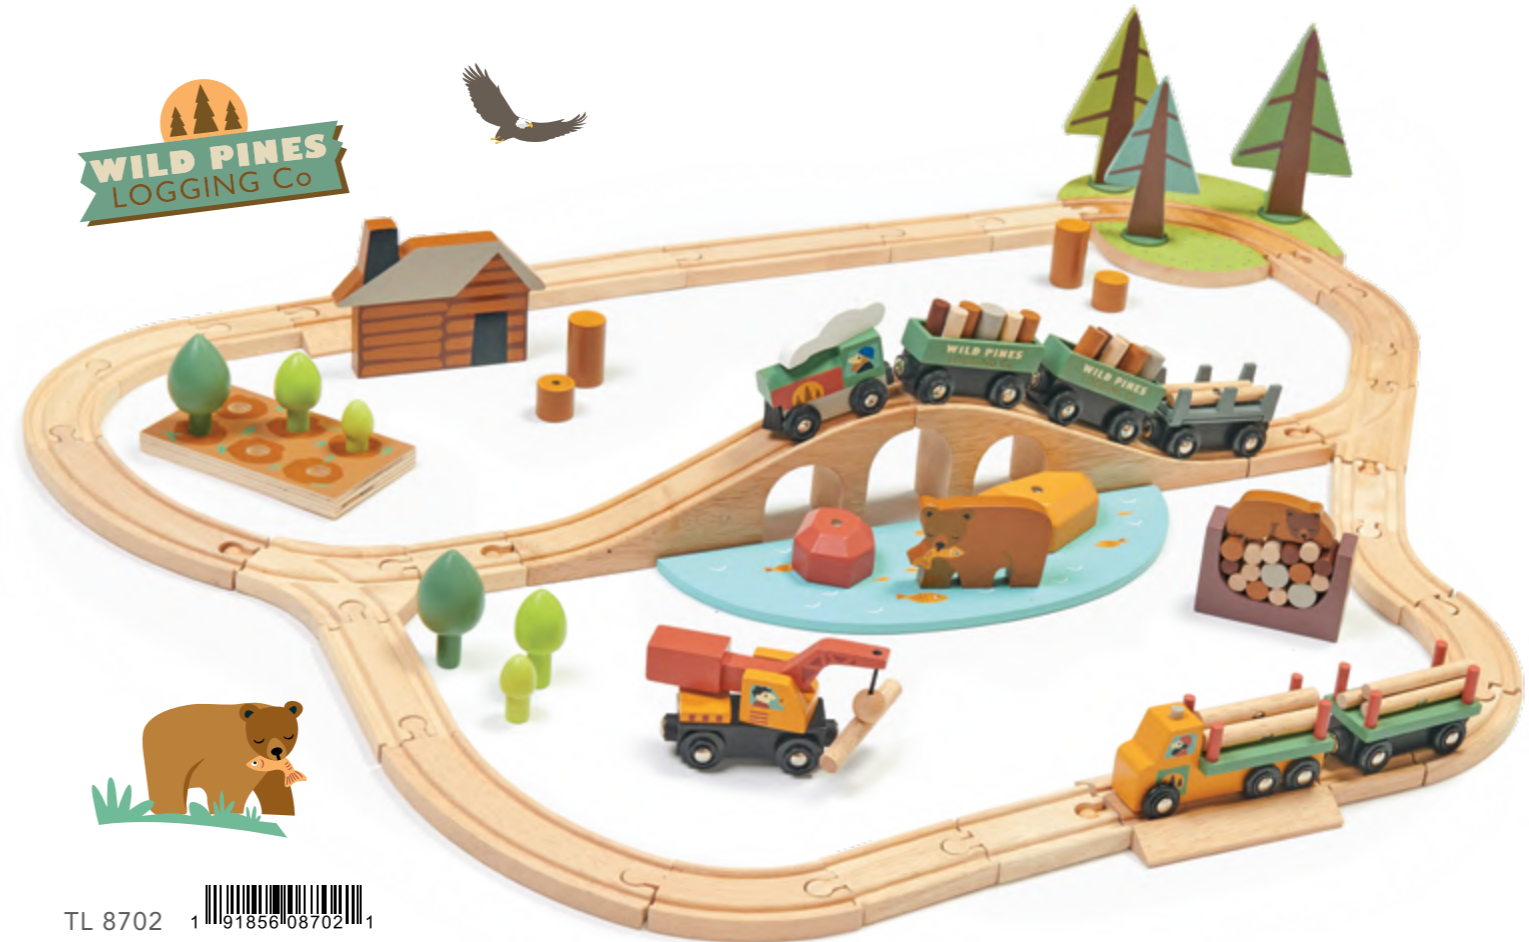

TL 8702 1 91856 08702 1

WILD PINES TRAIN SET (1)

This 30 piece track allows for creative layouts and endless storytelling.

Accessories that move include an engine and 3 carriages holding 27 small logs of various colours. A logging truck carrying 9 long timbers with magnetic spots, a loader vehicle that can magnetically pick up the logs and load up the truck. Included in this lumberjack style set is a log pile to hold the logs with a sleeping bear, a lake with 2 magnetized boulders and big bear, and a part that has 3 big fir trees that will block the track unless they are rotated out of the way! 4 cut timber logs and a tree nursery with 6 trees in various stages of growth make this set a wonderful timber trails environment.

Product 37 x 24.8 x 6.3" / 94 x 63 x 16 cm Package 20.47 x 13.62 x 2.24" / 52 x 34.6 x 5.7 cm

3+