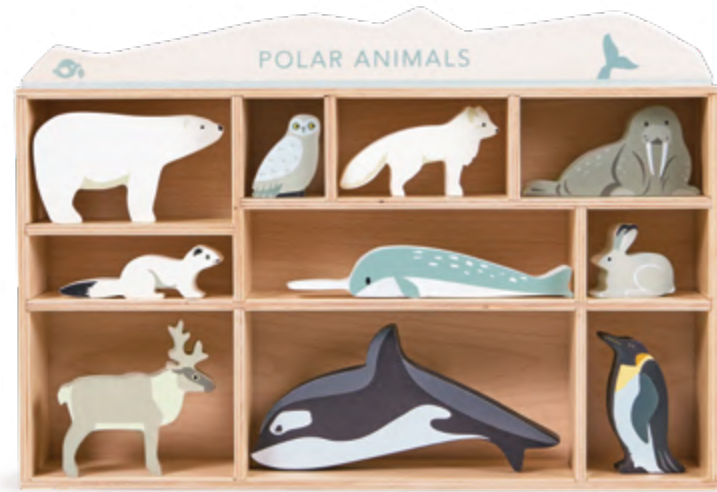

TL 8484 1 91856 08484 1 6

POLAR ANIMALS (1)

Our endangered animals from the two frozen poles. Presented in a shelving unit, solid wood animals - orca, narwhal, snow hare, arctic fox, king penguin, owl, white stoa, walrus, an elk and of course a polar bear. Product 15.55 x 2.95 x 10.94" / 39.5 x 7.5 x 27.8 cm Package 16.73 x 3.35 x 9.96" / 42.5 x 8.5 x 25.3 cm

3+

1 91856 04841 1

TL 4841 POLAR BEAR PACK (6)

1 91856 04842 8

TL 4842 OWL PACK (6)

1 91856 04843 5

TL 4843 ARCTIC FOX PACK (6)

1 91856 04844 2

TL 4844 WALRUS PACK (6)

1 91856 04845 9

TL 4845 WHITE STOAT PACK (6)

1 91856 04846 6

TL 4846 NARWHAL PACK (6)

1 91856 04847 3

TL 4847 SNOW HARE PACK (6)

1 91856 04848 0

TL 4848 ELK PACK (6)

1 91856 04849 7

TL 4849 ORCA PACK (6)

1 91856 04850 3

TL 4850 KING PENGUIN PACK (6)

TL 8401 1 91856 08401 1 3

BALANCING POLAR CIRCLE (4)

Polar circle balancing board. 2 penguins, whale, walrus, polar bear, iceberg, seagull and little Inuit girl fishing. Product 7.87 x 7.87 x 1.57" / 20 x 20 x 4 cm Package 7.87 x 2.72 x 8.27" / 20 x 6.9 x 21 cm

3+

TL 8477 1 91856 08477 1 8

DINOSAURS (1)

1 of each dinosaur in a display shelf. Product 14.17 x 2.95 x 12.8" / 36 x 7.5 x 32.5 cm Package 14.84 x 3.03 x 10.94" / 37.7 x 7.7 x 27.8 cm

3+

TL 8479 1 91856 08479 1 2

COASTAL CREATURES (1)

1 of each animal in a display shelf. Product 14.25 x 2.95 x 10.16" / 36.2 x 7.5 x 25.8 cm Package 14.84 x 3.03 x 8.78" / 37.7 x 7.7 x 22.3 cm

3+

1 91856 04761 1 2

TL 4761 TYRANNOSAURUS REX PACK (6)

1 91856 04762 9

TL 4762 VELOCIRAPTOR PACK (6)

1 91856 04763 6

TL 4763 PARASAUROLOPHUS PACK (6)

1 91856 04764 3

TL 4764 TRICERATOPS PACK (6)

1 91856 04765 0

TL 4765 PTERODACTYL PACK (6)

1 91856 04766 7

TL 4766 STEGOSAURUS PACK (6)

1 91856 04767 4

TL 4767 ANKYLOSAURUS PACK (6)

1 91856 04768 1

TL 4768 BRACHIOSAURUS PACK (6)

1 91856 04780 3

TL 4780 SEA TURTLE PACK (6)

1 91856 04781 0

TL 4781 DOLPHIN PACK (6)

1 91856 04782 7