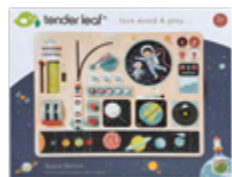

Check out the astronauts

Communicate with space command

Spin the dials

Fill up the tank!

BOOSTER thrust

5 4 3 2 1
5 push buttons

3 dimensional moon to rotate on an axis

Magnetic planets to fill our galaxy

satellite orbit

Rotate the view

Radar track for UFOs

TL8314 1 91856 08314 6

SPACE STATION (1)

An intergalactic mission, all on one space station platform. An illustrated plywood board with lots of space rocket dashboard activities. A rotating wheel can be turned at the side to reveal an ever-changing illustrated space scene, as if looking through the window into the void of space. A magnetic strip offers a view of our universe upon which to place the planets. A fuel tank to show the levels, a booster lever to move up and down, knobs to turn, squishy buttons to press, a radar panel to locate the UFOs. Rotate a spherical moon and move satellite around earth, speak into the microphone and prepare for lift-off with a 3 part movable rocket!

3+

TL 8335 1 91856 08335 1

ROCKET CONSTRUCTION (4)

21 wooden parts to make 3 rockets.
Product 2.83 x 2.56 x 5.24" / 7.2 x 6.5 x 13.3 cm
Package 5.28 x 2.72 x 8.35" / 13.4 x 6.9 x 21.2 cm

3+

TL 8342 1 91856 08342 9

SPACE RACE (4)

Part of our Rocket Construction range, these futuristic space vehicles are made from three parts each so that they can be deconstructed and rebuilt into whacky racers. Several small parts are attached with small plastic clips and these can be used to coordinate with the robots and the rocket construction sets.

Product 8.66 x 6.69 x 3.35" / 22 x 17 x 8.5 cm
Package 9.25 x 3.7 x 8.35" / 23.5 x 9.4 x 21.2 cm

3+

TL 8652 1 91856 08652 9

ROBOT CONSTRUCTION (4)

3 brightly coloured retro style robots that all come apart and can be reconstructed to make endless variations.
Product 4.92 x 12.6 x 5.12" / 12.5 x 32 x 13 cm
Package 6.61 x 2.28 x 10.51" / 16.8 x 5.8 x 26.7 cm

3+