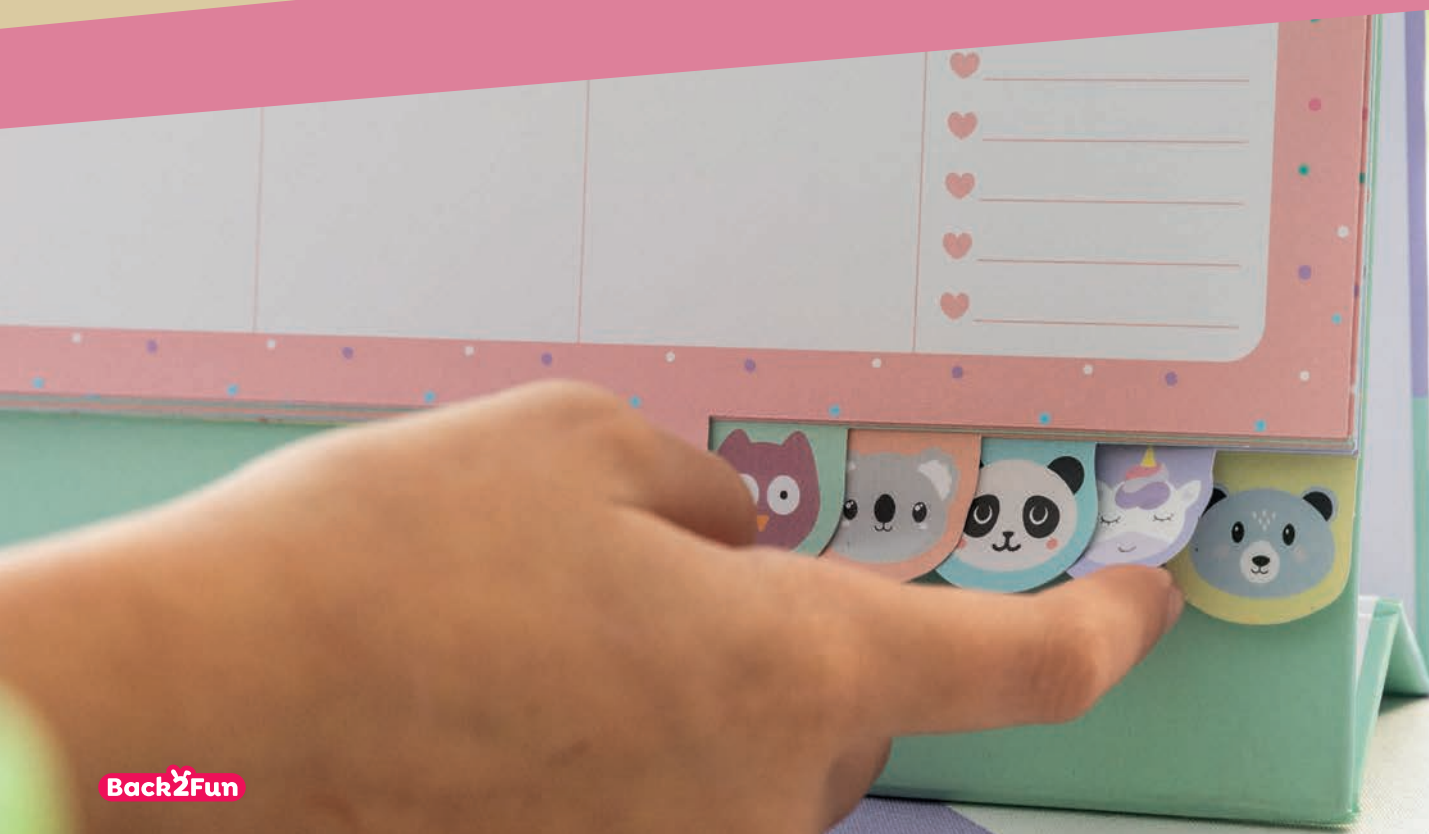

Planner: 210 x 180 x 10 mm

Binding: Double spiral.

INDIVIDUAL SALE
Shrink wrapped.

MR28220 Planner
SU: 1

3 different designs

Reinforced base

ADHESIVE ANIMAL NOTEPADS

SU: 1