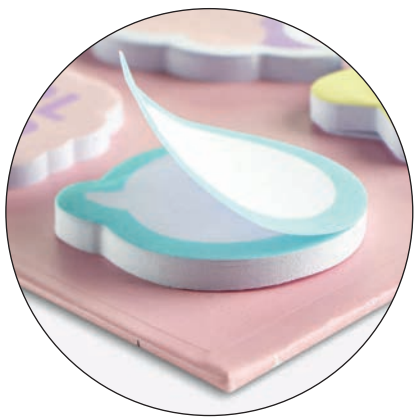

MR28713 / NOTEBOOK WITH STICKY NOTES

SU: 1

Interior: 4 sticker sheets.

Notebook: 320 x 190 mm

1 notepad of 50 sheets.

15 sticky bookmarks of 200 sheets.

6 sticky notes of 280 sheets.