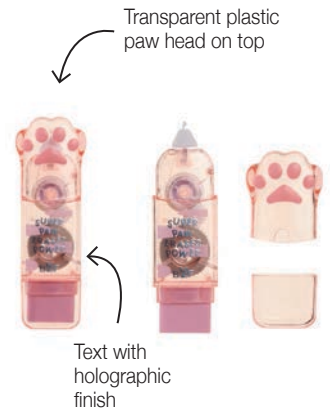

Correction tape + eraser: 26 x 90 x 15 mm

Blister: 65 x 153 mm

Correction tape
6 meters.

INDIVIDUAL SALE

Cardboard blister with eurohole.

MR13329 Green
SU: 1

MR13328 Pink
SU: 1

MR13330 / DISPLAY 12 ADHESIVE TAPE DISPENSERS TAPE IT EASY