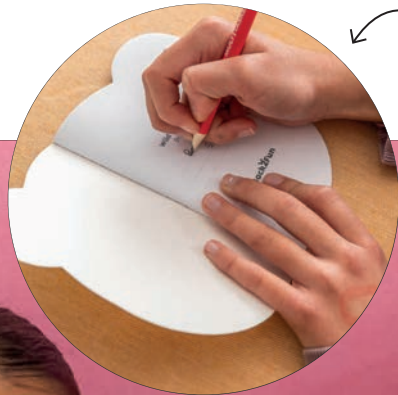

Notebook: 97 x 147 x 7 mm
Blister: 194 x 220 mm
Content: 2 notebooks, 1 of each model.
Covers: Printed cardboard.
Binding: Sewn.

34 SHEETS
80 g/m²
Plain interior

Panda

Capy

MR8325 Panda - Capy
SU: 1

Covers and pages shaped like an animal face