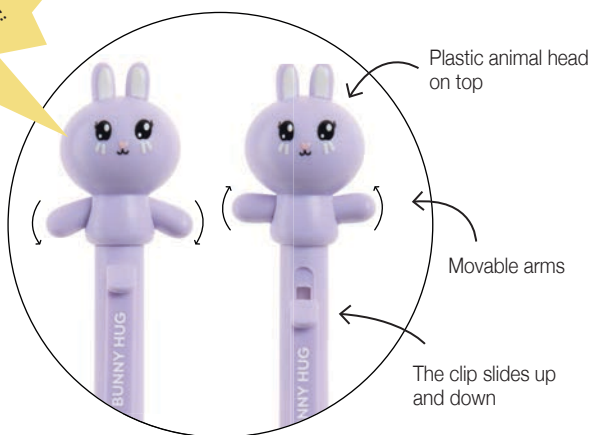

Warning: hug attack!!

0.7 mm

Display: 85 x 251 x 85 mm
Content: Includes 12 units of the same model.

New!