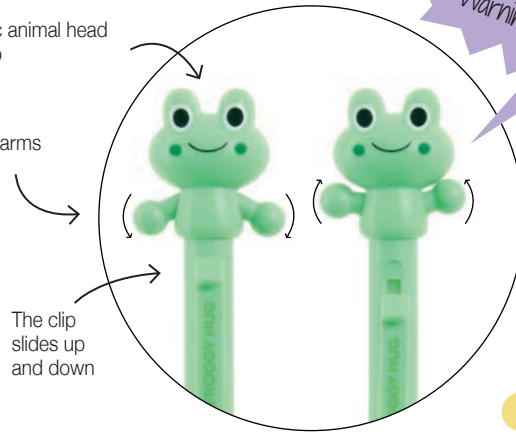

Plastic animal head on top

Movable arms

The clip slides up and down

Warning: hug attack!!

New!

MR12149 / DISPLAY 18 BALLPENS HUG ATTACK GREEN

SU: 1

Display: 295 x 399 x 170 mm
Content: Includes 18 units, 6 of each model.