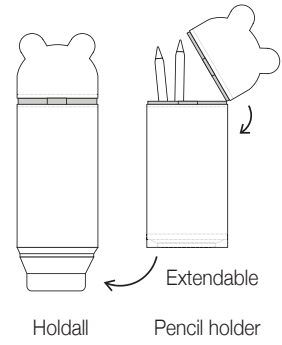

**MR19683 / DISPLAY 12
HOLDALLS LITTLE PETS**

SU: 1

Display: 200 x 345 x 260 mm
Content: Includes 12 units, 2 of each model.

Holdall: ø65 x 210 (unfolded) and ø65 x 167 mm (folded).
Box: 63 x 213 x 63 mm
Material: Silicone.