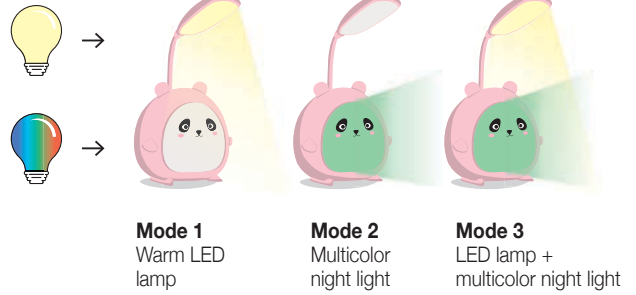

15 sticky bookmarks of 200 sheets.

6 sticky notes of 280 sheets.

Ready for whatever you need!

Different sizes and designs

INDIVIDUAL SALE
PVC box with eurohole.

Mode 1
Warm LED
lamp

Mode 2
Multicolor
night light