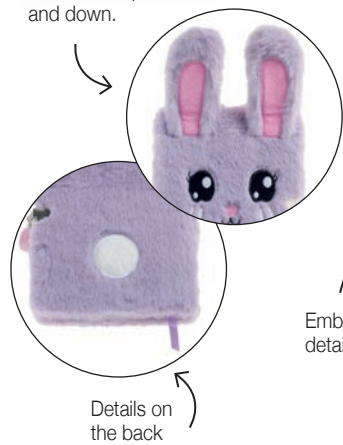

MR7794 / DISPLAY 9 FLUFFY SECRET DIARIES MY SECRETS
SU: 1

Display: 160 x 350 x 300 mm
Content: Includes 9 units, 3 of each model.

Diary: 131 x 182 x 20 mm
Box: 143 x 195 x 37 mm
Covers: Cardboard covered with fluffy polyester.
Binding: Glued.

80 SHEETS   80 g/m²   Ruled interior

Ears move up and down.