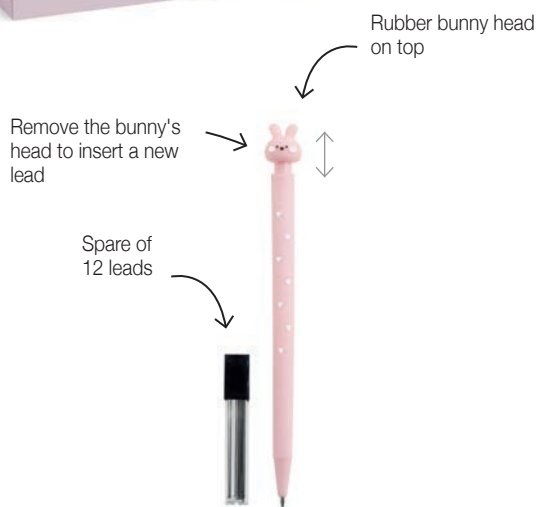

MR12025
White
SU: 1