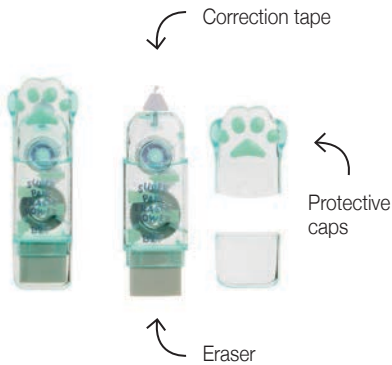

Correction tape + eraser: 26 x 90 x 15 mm

Blister: 65 x 153 mm

Correction tape
6 meters.

INDIVIDUAL SALE

Cardboard blister with eurohole.

MR13329 Green
SU: 1

MR13328 Pink
SU: 1

MR13330 / DISPLAY 12 ADHESIVE TAPE DISPENSERS TAPE IT EASY