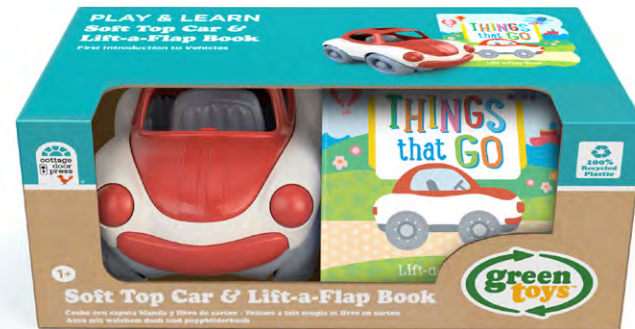

### Bubbling Submarine & Board Book

Set includes Bubbling Submarine and *Counting Colors in the Sea* board book. Color combinations may vary.

For ages 1 and up.  
Retail Dimensions: 10-1/2" L x 6" W x 5-1/2" H.  
ITEM# BBMSUB-1839

### Soft Top Push Car & Board Book

Set includes Soft Top Push Car and *Things that Go* board book. Color combinations may vary.

For ages 1 and up.  
Retail Dimensions: 11-1/2" L x 7-1/2" W x 5-1/2" H.  
ITEM# BBSTC-1840