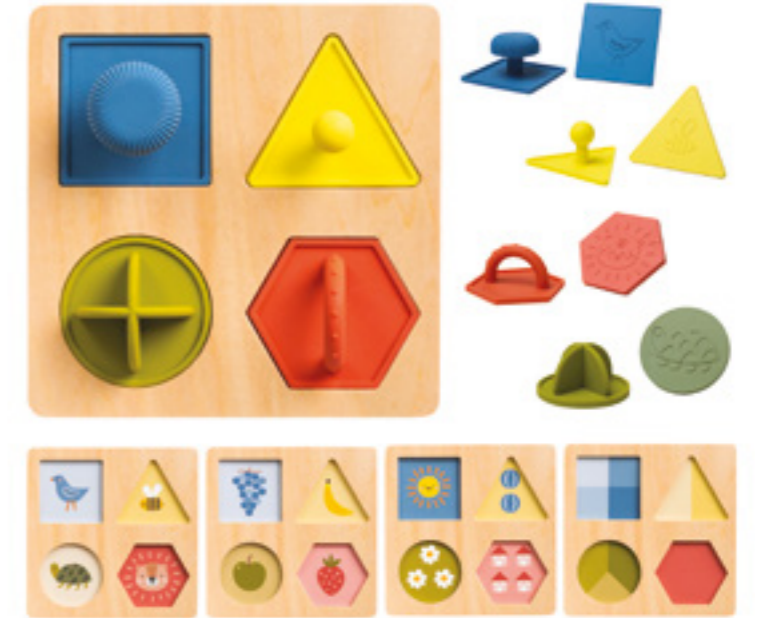

MY 1ST TUMMY-TIME CARDS

Features

TT12835

BABY-SAFE
PAPER

MY FIRST SHAPES PUZZLE

Features

TT13375

HUNNY BUNNY STACKER
Features