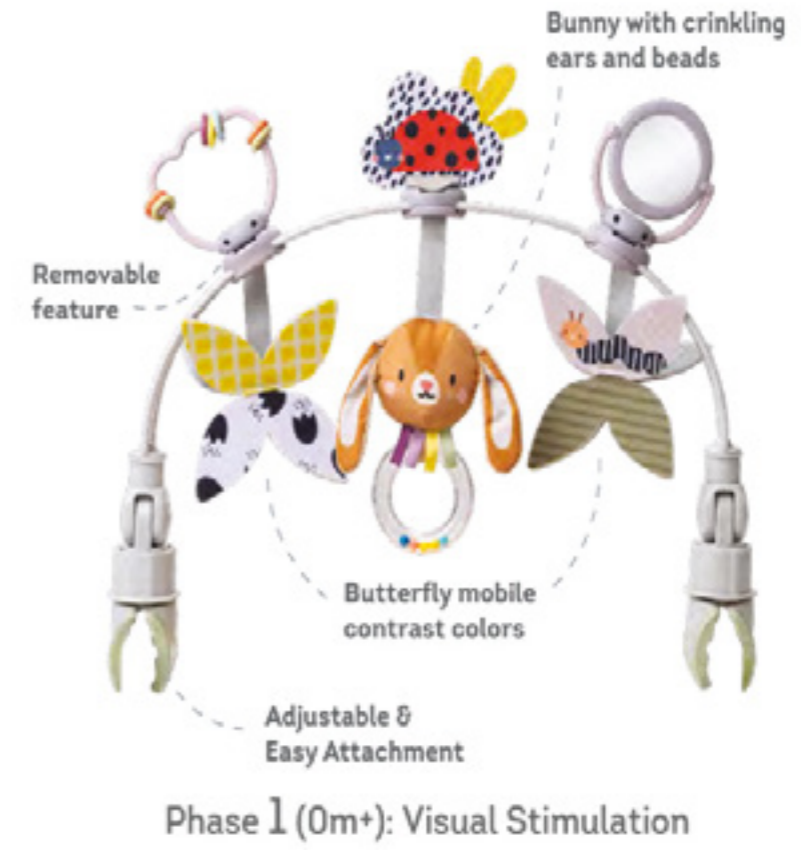

30 Minutes
of non-repeating
classical melodies by:

- Mozart
- Bach
- Field
- Tchaikovsky
- Schumann

GROW WITH ME ACTIVITY ARCH
Features

TT13315

MUSICAL BUNNY ARCH
Features

TT13415

MINI MOON ARCH
Features

TT12365

TROPICAL ORCHESTRA ARCH
Features

TT12135

GLOW & GO TUNNEL

Features

TT13635

Tunnel Size: Length: 120cm / Diameter: 45cm

Folds into a Carry bag

Bear head plush toy
with colorful ribbons & a bell