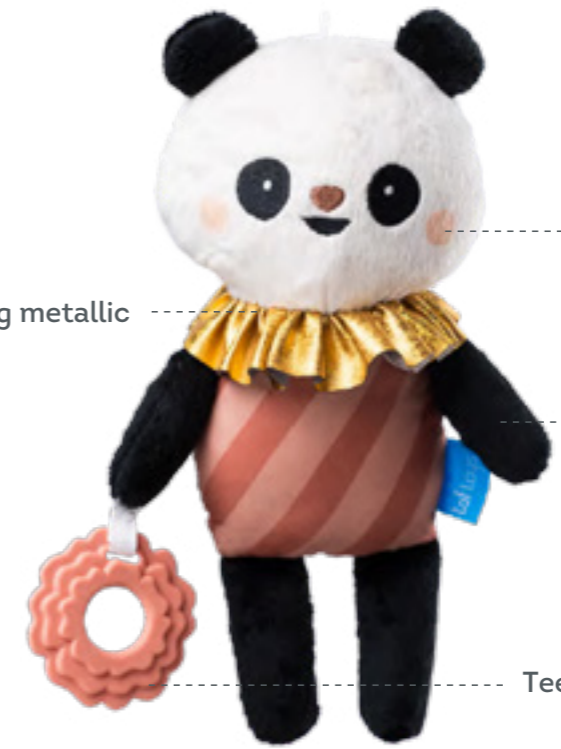

PAMELA PLUSH TOY
Features

TT13595