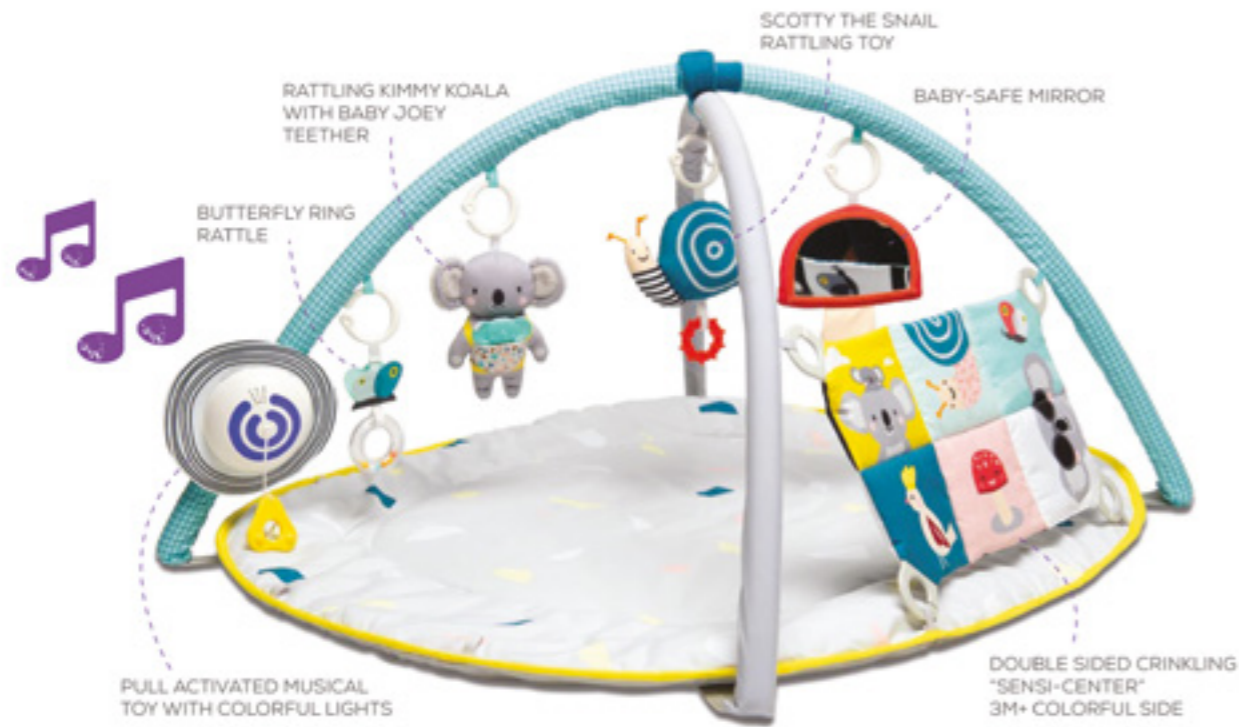

Light tunnel cover

- 2 Lighting modes: twinkle & steady on
- Battery powered, auto off after 10m
- Peek-a-boo hole

MELODY BLOOM GYM

Features

TT13495

TUMMY TIME ACTIVITY GYM

TT13395

Features

SAVANNAH 360 ACTIVITY GYM

TT12785

Features

KOALA MUSICAL NEWBORN COSY GYM

TT12535

Features

ALL AROUND ME GYM

TT12435

Features

BATTERIES: 2 X AAA (NOT INCLUDED).
MEASUREMENTS: 100X80X53CM/39"X31.5"X20.8"

FOLD 'N FUN MAT | WHITE AND BEIGE
Features

TT13505

FOLD 'N FUN MAT | YELLOW AND BLUE
Features

TT13585

FOLD & PLAY CHECKERS
Features