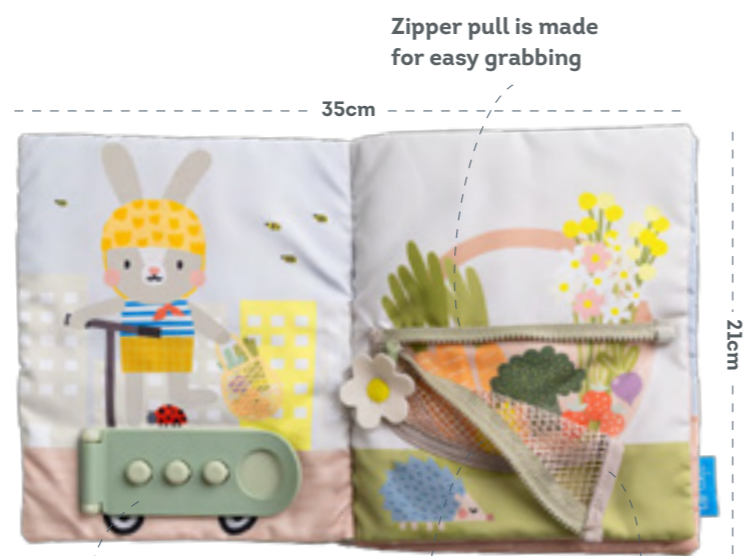

High & Low

QUIET BUSY BOOK
Features

TT13355

Specially designed for small hands to buckle & unbuckle

Rewarding sound of the pull snap strap to stimulate senses

Zipper pull is made for easy grabbing

Hidden veggie image under the mesh

Peek-a-boo pull function

PEEK-A-BOO WATER BOOK
Features

TT13465

Before (White layer coverage)

After (Revealed with water)

SNAP 'N LEARN BOARD
Features

TT13485

DEVELOPMENTAL ACTIVITY CENTER
Features