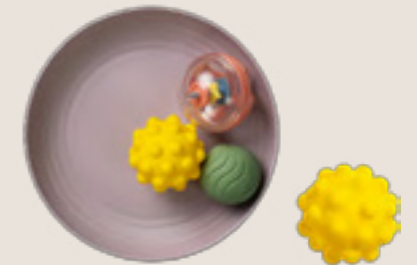

TUMMY-TIME ESSENTIALS KIT

Includes 7 Developmental Toys

1 Tummy Time Pillow

Stage 1 - Visual stimulation

2 Double sided crinkle book

Stage 2 - Gross motor

3 Water mat
38 X 25 cm

Stage 3 - Fine motor