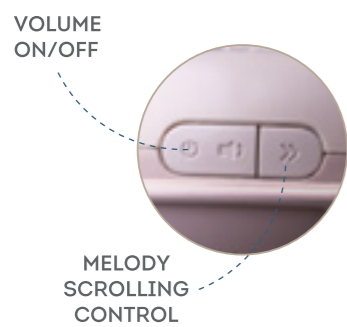

TT13055

SWEET DREAMS MINI MOON MOBILE
Features

TT12665

SAVANNAH ADVENTURES ARCH
Features

TT12795

Fits most strollers & baby seats

URBAN GARDEN TAKE ALONG MOBILE
Features

TT13275