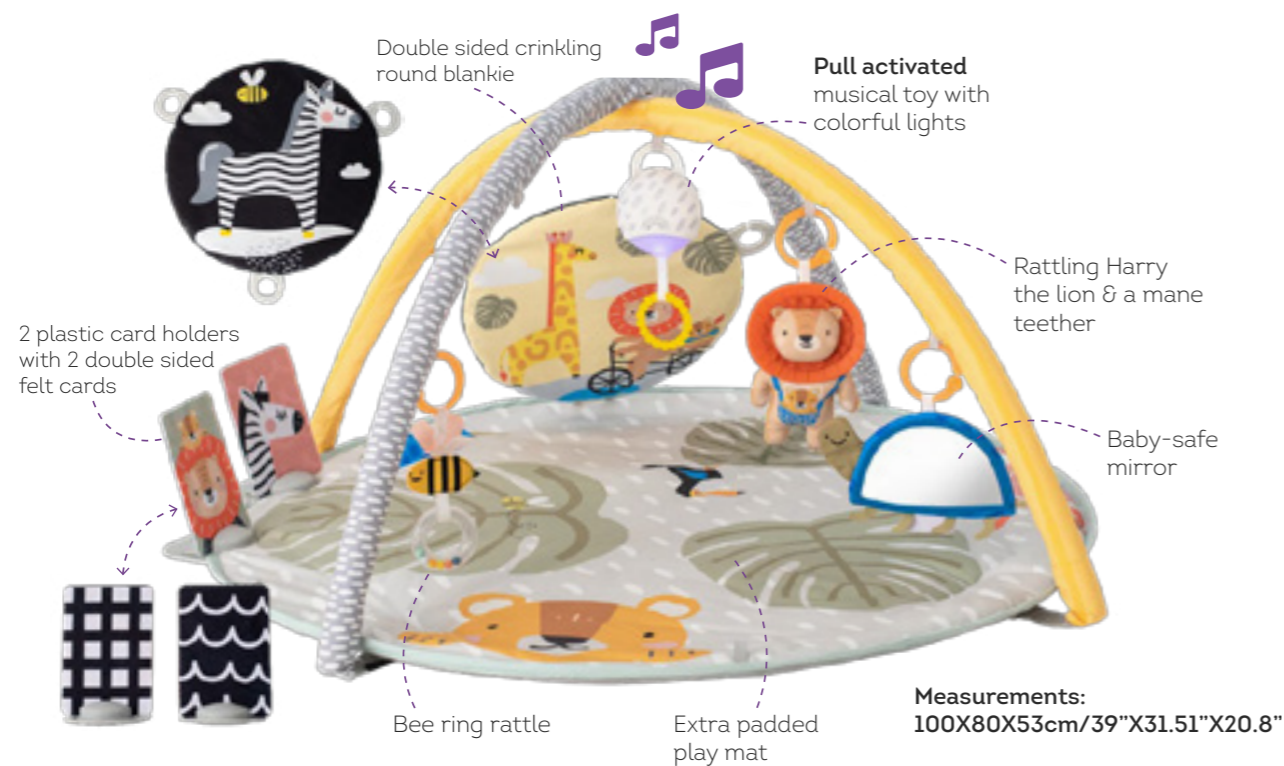

Light tunnel cover

- 2 Lighting modes: twinkle & steady on
- Battery powered, auto off after 10m
- Peek-a-boo hole

MELODY BLOOM GYM

Features

TT13495

TUMMY TIME ACTIVITY GYM

TT13395

Features

SAVANNAH 360 ACTIVITY GYM

TT12785

Features

KOALA MUSICAL NEWBORN COSY GYM

TT12535

Features

ALL AROUND ME GYM

TT12435