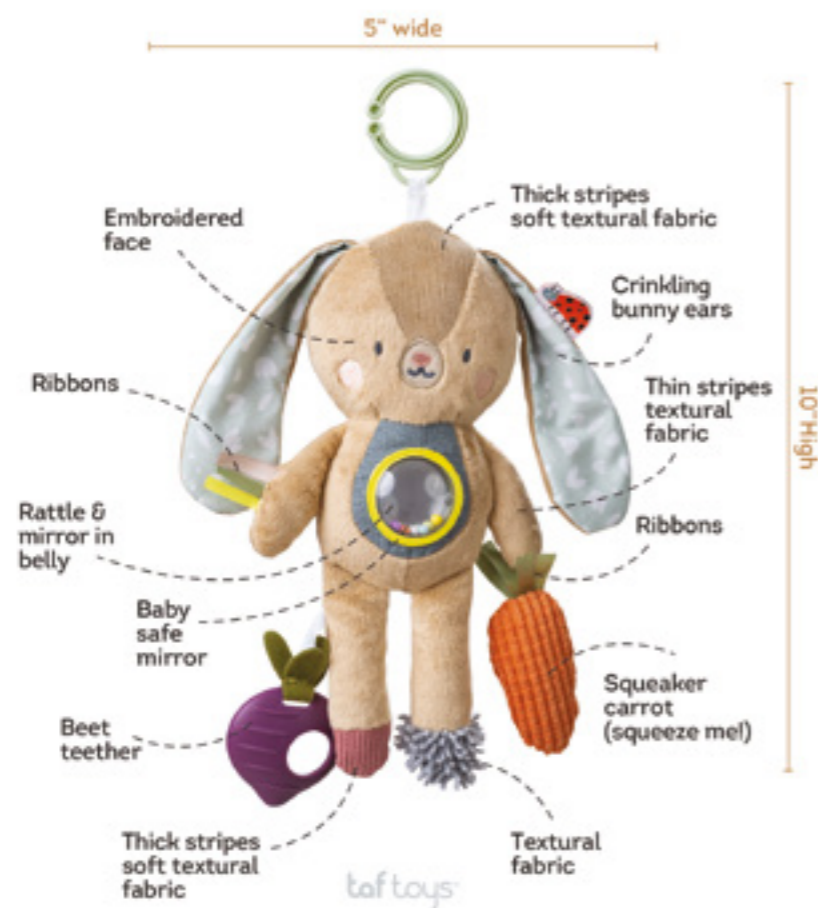

JENNY ACTIVITY TOY
Features

TT13185