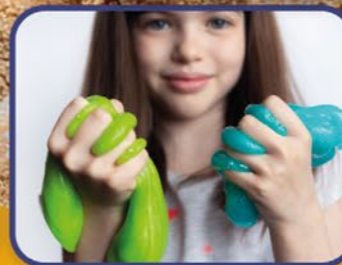

DOTKNIJ
I UGIŃIAJ