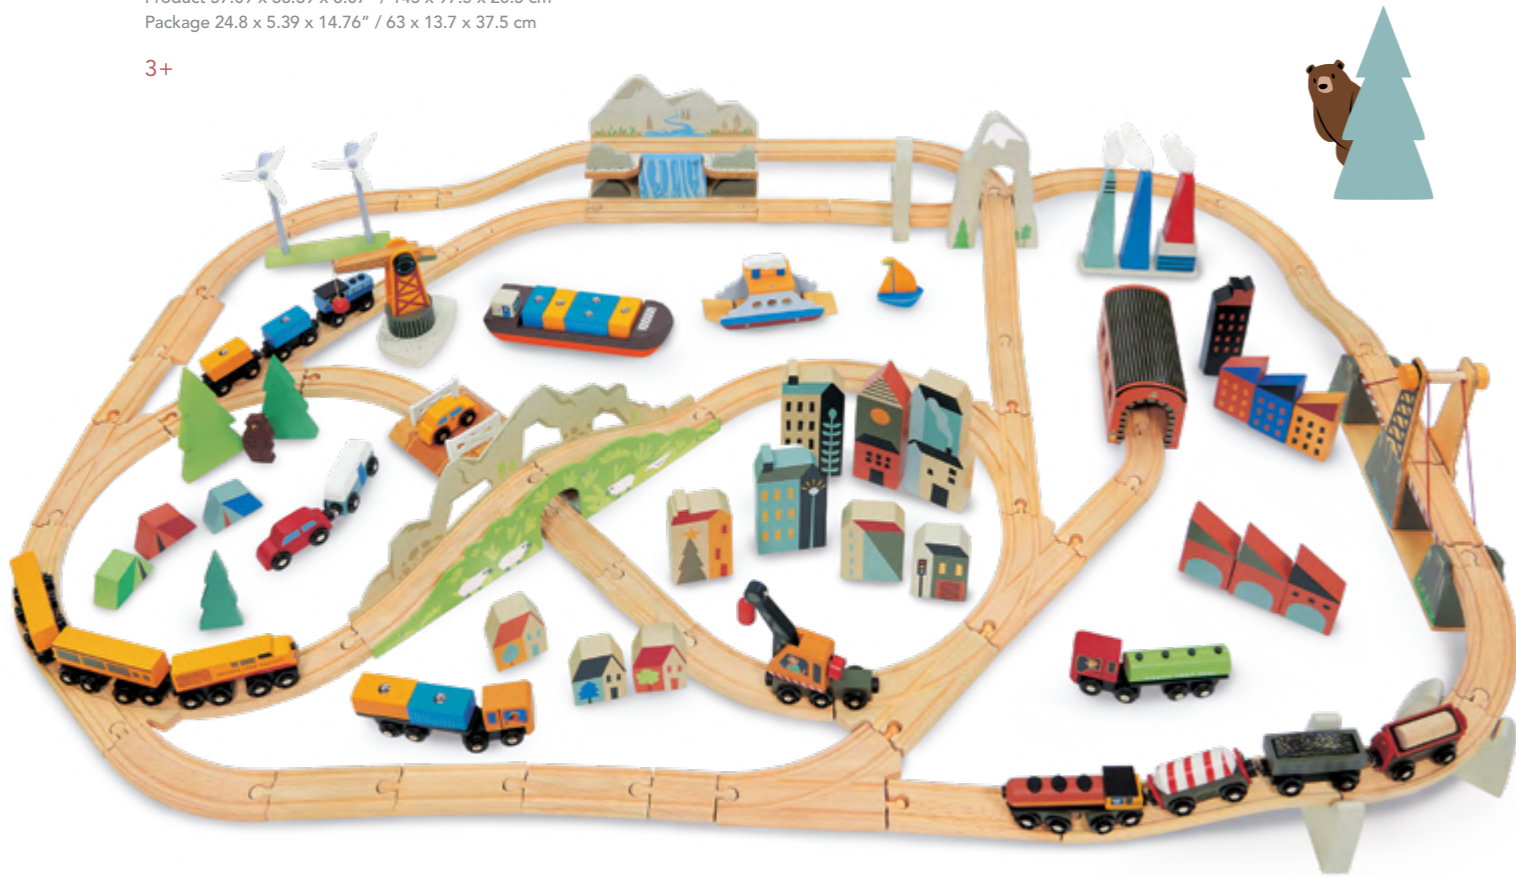

Pick up the containers with a manually operated crane

MOUNTAIN VIEW TRAIN SET (1)

A truly magnificent modern take on the traditional train set. 58 pieces of track to create your very own layout every time, explore industrial, town and holiday landscapes. Industrial area - 1 lifting road bridge, 3 chimney stacks with felt smoke, train shed, 7 factory buildings, container ship with 5 magnetised blocks, crane with lifting mechanism, train with 2 carriages to hold 2 more containers. Town - 10 contemporary city buildings, car ferry with yellow car, fuel lorry, container lorry, crane vehicle, long engine with 3 carriages for coal, logs and cement. Holiday - 5 elevating mountain passes, mountain bridge, waterfall area, cattle grid, wind turbines, small sailboat, red car and caravan, 3 tents, 3 fir trees, tender leaf pacific passenger train with 2 carriages, and a shy looking grizzly bear!

Product 57.09 x 38.39 x 8.07" / 145 x 97.5 x 20.5 cm
Package 24.8 x 5.39 x 14.76" / 63 x 13.7 x 37.5 cm

3+

Scenic elevated waterfall and mountain pass