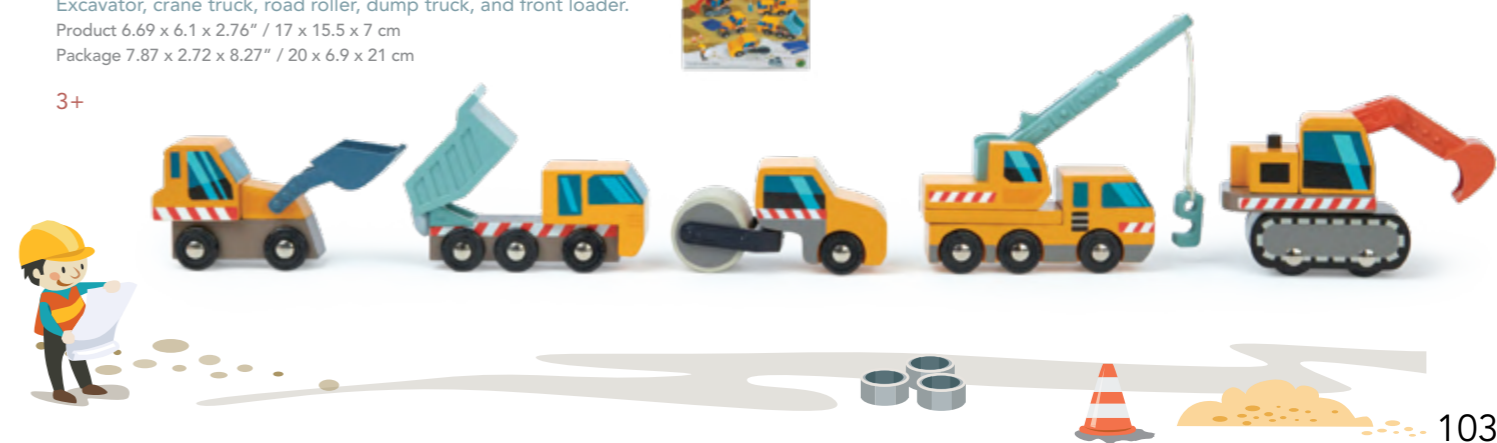

Product 6.69 x 6.1 x 2.76" / 17 x 15.5 x 7 cm
Package 7.87 x 2.72 x 8.27" / 20 x 6.9 x 21 cm

3+

TL 8663 1 91856 08663 5

STACKING CARS (4)

7 brightly coloured wooden toy cars on their way to the scrapyard! Test your balancing skills by stacking them on the back of the wheeled recovery truck, a fun game for all the family, developing fine motor skills and hand-eye coordination with toddlers.
Product 6.61 x 2.28 x 2.95" / 16.8 x 5.8 x 7.5 cm
Package 5.2 x 2.36 x 8.78" / 13.2 x 6 x 22.3 cm