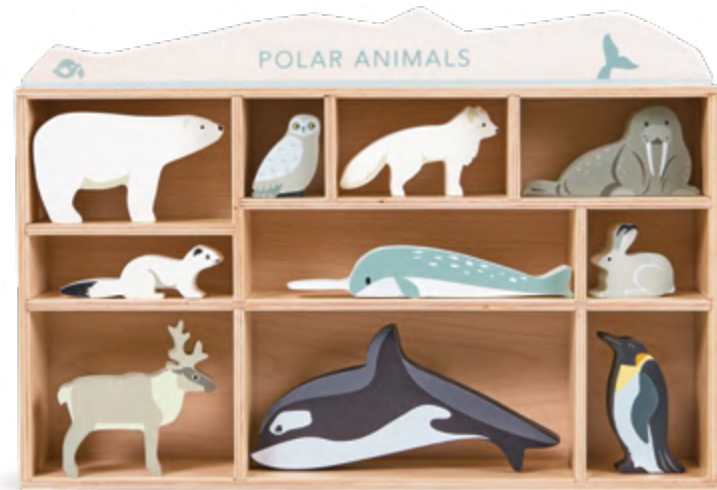

1 9185604746 9
 TL 4746
 ELEPHANT PACK (6)

1 9185604747 6
 TL 4747
 RHINOCEROS PACK (6)

1 9185604748 3
 TL 4748
 HIPPOPOTAMUS PACK (6)

TL 8484 1 91856 08484 1 6

POLAR ANIMALS (1)

Our endangered animals from the two frozen poles. Presented in a shelving unit, solid wood animals - orca, narwhal, snow hare, arctic fox, king penguin, owl, white stoa, walrus, an elk and of course a polar bear. Product 15.55 x 2.95 x 10.94" / 39.5 x 7.5 x 27.8 cm Package 9.61 x 3.31 x 15.94" / 24.4 x 8.4 x 40.5 cm