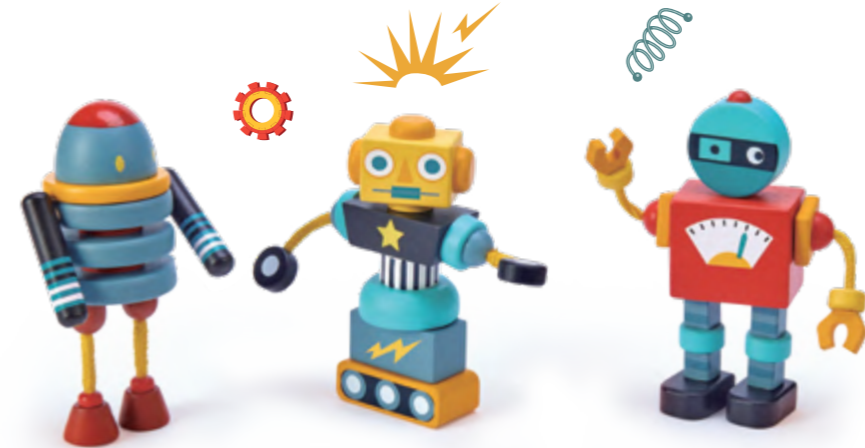

SPACE RACE (4)

Part of our Rocket Construction range, these futuristic space vehicles are made from three parts each so that they can be deconstructed and rebuilt into whacky racers. Several small parts are attached with small plastic clips and these can be used to coordinate with the robots and the rocket construction sets. Product 8.66 x 6.69 x 3.35" / 22 x 17 x 8.5 cm Package 9.25 x 3.7 x 8.35" / 23.5 x 9.4 x 21.2 cm

3+