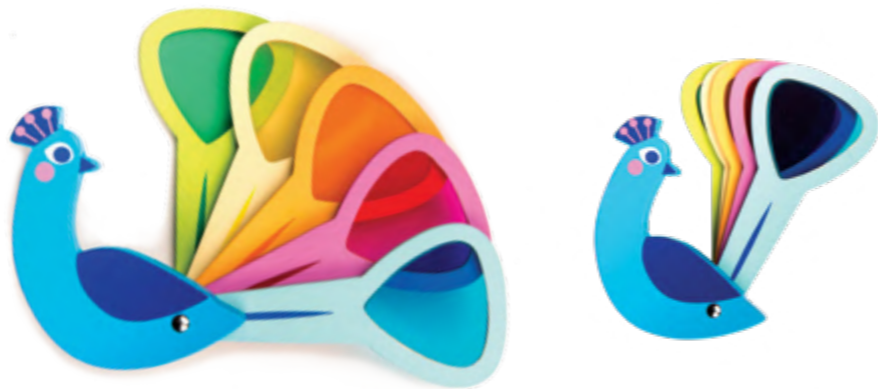

TL 8338 1 91856 08338 2

PEACOCK COLOURS (4)

5 tail feathers with coloured acrylic to see the world in different colours!
Product 7.68 x 1.77 x 4.02" / 19.5 x 4.5 x 10.2 cm
Package 7.56 x 1.97 x 8.66" / 19.2 x 5 x 22 cm

18 mths+

TL 8348 1 91856 08348 1

POND DIPPING (4)

One fully stocked pond, an extendable fishing rod with magnetic end, 8 magnetised wooden pond animals. Match the caught fish with numbers on the reverse to play with a friend.
Product 8.86 x 8.86 x 0.39" / 22.5 x 22.5 x 1 cm
Package 9.02 x 1.65 x 9.02" / 22.9 x 4.2 x 22.9 cm

3+