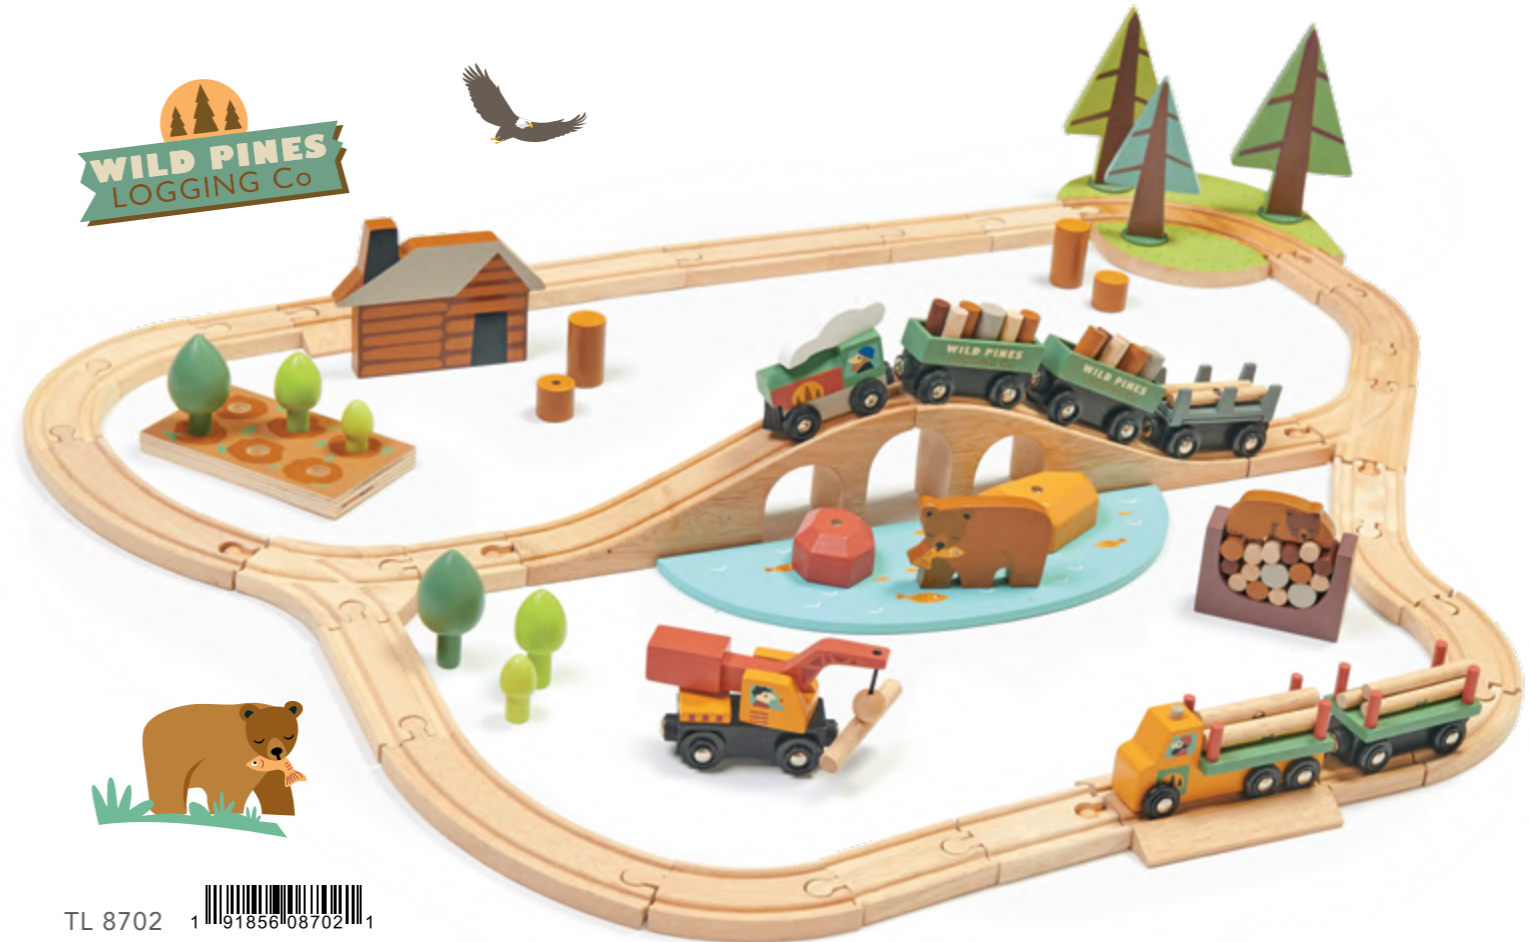

TL 8702 1 91856 08702 1

WILD PINES TRAIN SET (1)

This 30 piece track allows for creative layouts and endless storytelling. Accessories that move include an engine and 3 carriages holding 27 small logs of various colours. A logging truck carrying 9 long timbers with magnetic spots, a loader vehicle that can magnetically pick up the logs and load up the truck. Included in this lumberjack style set is a log pile to hold the logs with a sleeping bear, a lake with 2 magnetized boulders and big bear, and a part that has 3 big fir trees that will block the track unless they are rotated out of the way! 4 cut timber logs and a tree nursery with 6 trees in various stages of growth make this set a wonderful timber trails environment. Product 37 x 24.8 x 6.3" / 94 x 63 x 16 cm Package 20.47 x 13.62 x 2.24" / 52 x 34.6 x 5.7 cm

3+