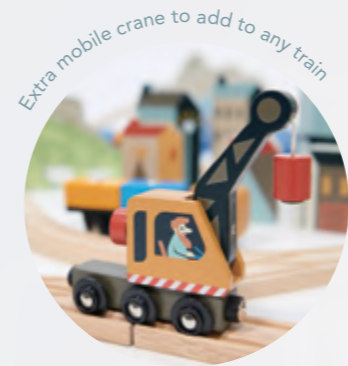

Product 57.09 x 38.39 x 8.07" / 145 x 97.5 x 20.5 cm
Package 24.8 x 5.39 x 14.76" / 63 x 13.7 x 37.5 cm

3+

Scenic elevated waterfall and mountain pass

Tracks are compatible with all major brands

Pick up the containers with a manually operated crane