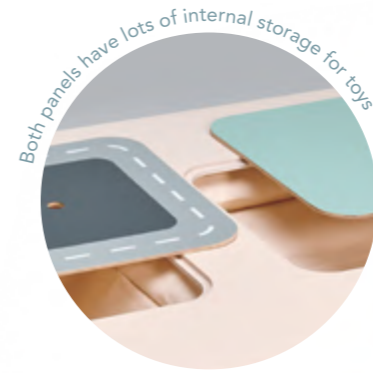

TL 8817 1 91856 08817 2

PLAY TABLE (1)
A large white play table made from plywood with 2 storage areas, made from strong canvas fabric. Turn the lids over to have a road printed on one side and on the other a soft green with a sweet little bird illustration. The table is suitable for Tender Leaf animal chairs.
Product 39.37 x 27.56 x 17.72" / 100 x 70 x 45 cm
Package 41.93 x 30.12 x 2.95" / 106.5 x 76.5 x 7.5 cm

3+