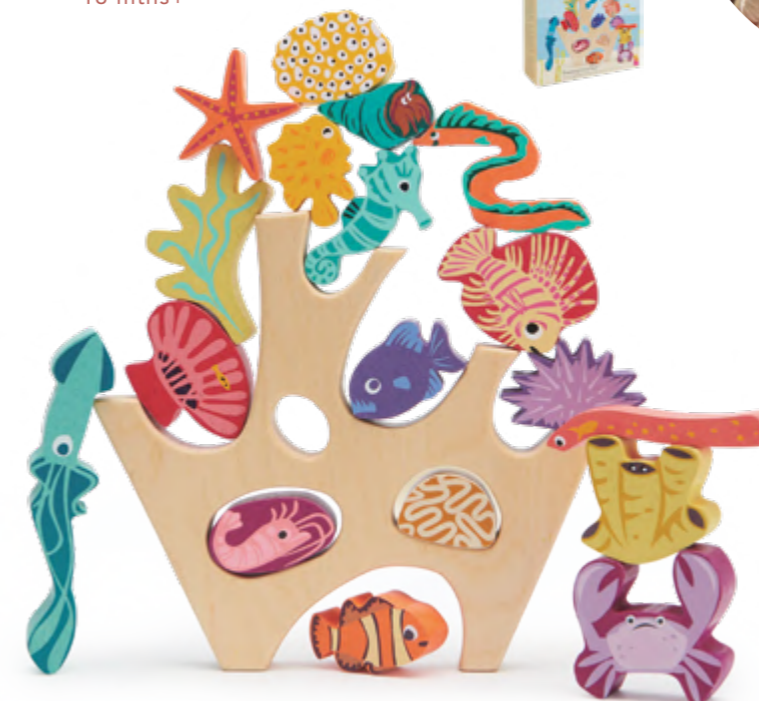

Product 3.54 x 3.54 x 7.28" / 9 x 9 x 18.5 cm

Package 3.58 x 3.58 x 7.95" / 9.1 x 9.1 x 20.2 cm

18 mths+

TL 8402 1 91856 08402 0

STACKING GARDEN FRIENDS (4)

10 wooden animals, wheelbarrow, plant pot, flower & shrub. Stack them up on the tree!

Product 7.48 x 3.15 x 8.27" / 19 x 8 x 21 cm

Package 6.34 x 3.23 x 6.93" / 16.1 x 8.2 x 17.6 cm

18 mths+

TL 8410 1 91856 08410 5

STACKING CORAL REEF (4)

A wooden stacking under the sea rock with 18 wonderfully coloured sea creatures including a shrimp, a squid, a crab, 2 eels, a sea urchin, a sea anemone, a starfish, a seahorse, 4 fish, 4 coral pieces, and a hermit crab.

Product 10.63 x 3.15 x 9.84" / 27 x 8 x 25 cm

Package 7.87 x 2.72 x 8.27" / 20 x 6.9 x 21 cm

18 mths+

Open Ended Play

A collection of montessori inspired toys that aid creative play and cognitive development.