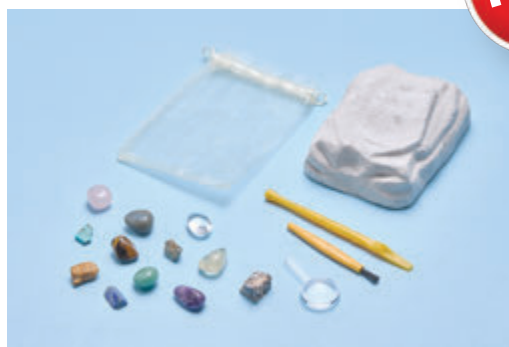

NEW

DAZZLING DIG KIT

Find and discover 12 dazzling rocks, minerals and gems within your own excavation block! Use the chisel to dig down, and the brush to help clean your special pieces. Use the magnifier to get a closer look. Keep your treasures in the handy storage bag provided. Useful online tutorial.

Secret code unlocks multilingual online geology information.

E2103 6+ NEW
BARCODE: 5060122737418