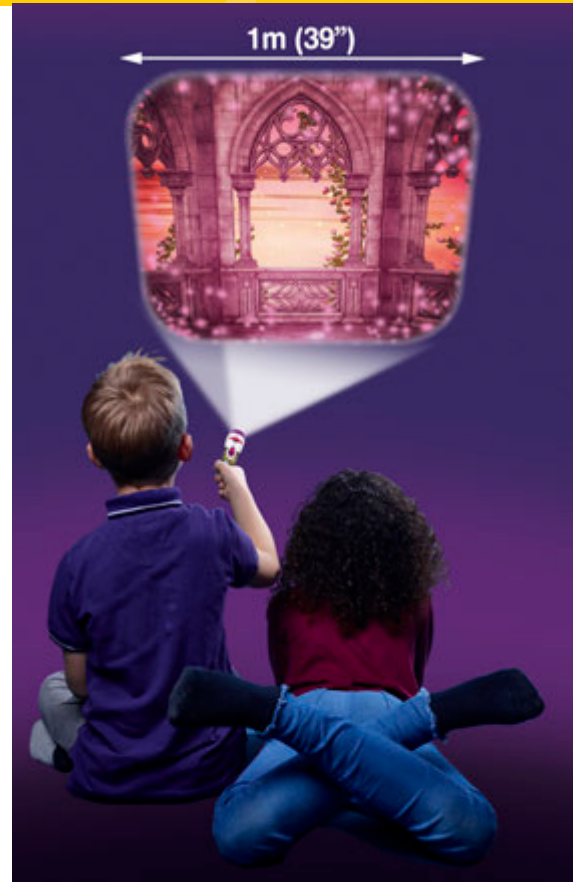

MOST DEADLY TORCH

SUPER CARS TORCH

E4007 3+ ☐ BARCODE: 5060122736619

E4003 3+ ☐ BARCODE: 5060122736183

1m (39")