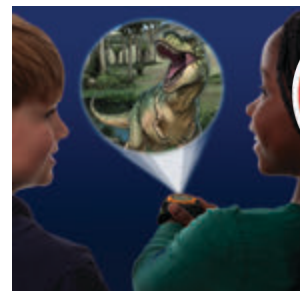

The Natural History Museum is a world-leading science centre and one of the UK's favourite days out. We're a source of curiosity, inspiration and joy for millions of people who visit us each year, as well as for nature lovers around the globe.

THE AMAZING BALANCING PTERANODON

Pocket-money Pteranodon is easy to balance almost anywhere - on your finger, nose, pen, bookshelf or laptop.

N5150 3+
BARCODE: 5060122731775

2 IN 1 T. REX BUZZ WIRE

Don't make T. rex ROAR! Can you keep a steady hand in this exciting buzz wire challenge? Two interchangeable T. rex shapes give two skill levels. Realistic roar sound.

N5160 4+ ☒ **2AA**
BARCODE: 5060122735575

DINOSAUR PROJECTOR WATCH

A cool 2-in-1 item, not only is this a watch but an image projector too! Use the easy-to-follow instructions to set the time and date, fit onto your preferred wrist and press the projection button to click through the 24 well illustrated dinosaur images. Project onto walls, ceilings or even inside your den, create your own imaginative stories to go with the images. Remove watch face from the strap for handheld mode or simply place on a bedside table as a clock. Batteries included.

N5203 3+ ☐ **NEW**
BARCODE: 5060122737197

TORCH & PROJECTOR

Torch & photo projector, projects 24 coloured images up to 1m (39") wide. Turn lens head to focus. Batteries included. 84 x 42 x 192mm open-front hang box.

SEA CREATURES TORCH

N5200 3+ ☐
BARCODE: 5060122736190

DINOSAUR TORCH

N5201 3+ ☐
BARCODE: 5060122736688

CREEPY CRAWLY TORCH

N5202 3+ ☐
BARCODE: 5060122736695

DINOSAUR PICTURE VIEWER

Pocket-sized, pocket-money viewer with 24 images. 225 x 162mm try me backer card.

N5102 3+
BARCODE: 5060122731140