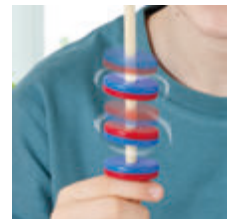

Make a magnet bounce