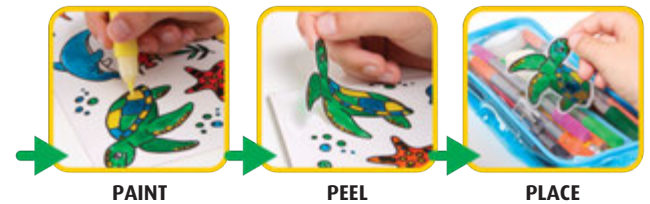

SEA CREATURES

E2098 6+ NEW
BARCODE: 5060122737043